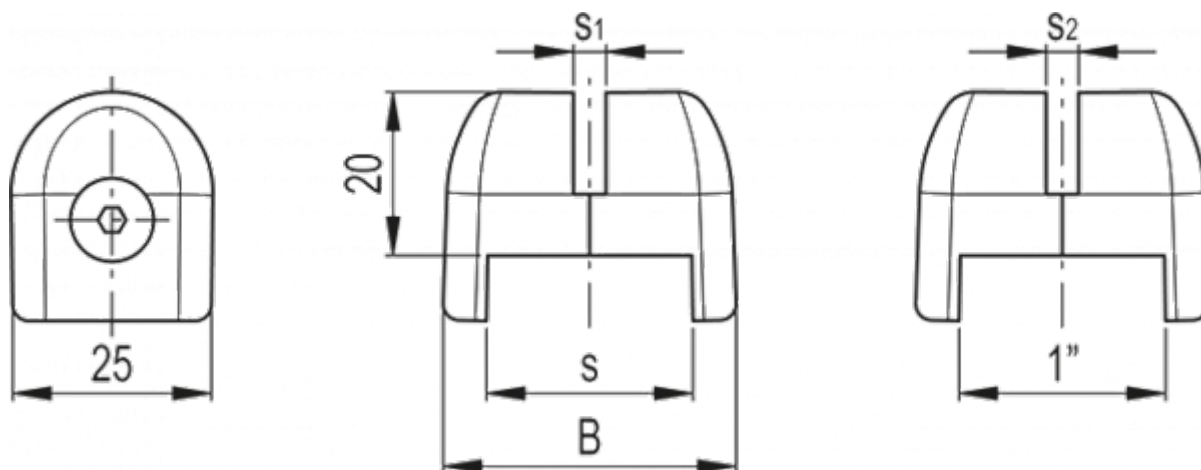

# Data Sheet

Article number: 23104935533

Description: E+G Support clamp PPR.25-5-C33 - Grey

## Measures

B	= 37
C#(Nm)	= 2.5
s	= 25
s1	= 5
Weight in (g)	= 24